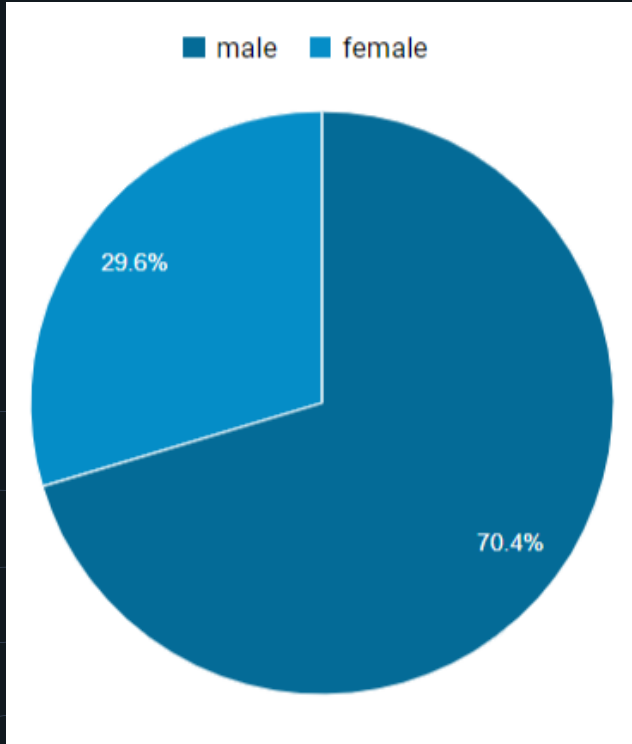

WEBSITE VISITOR DEMOGRAPHICS